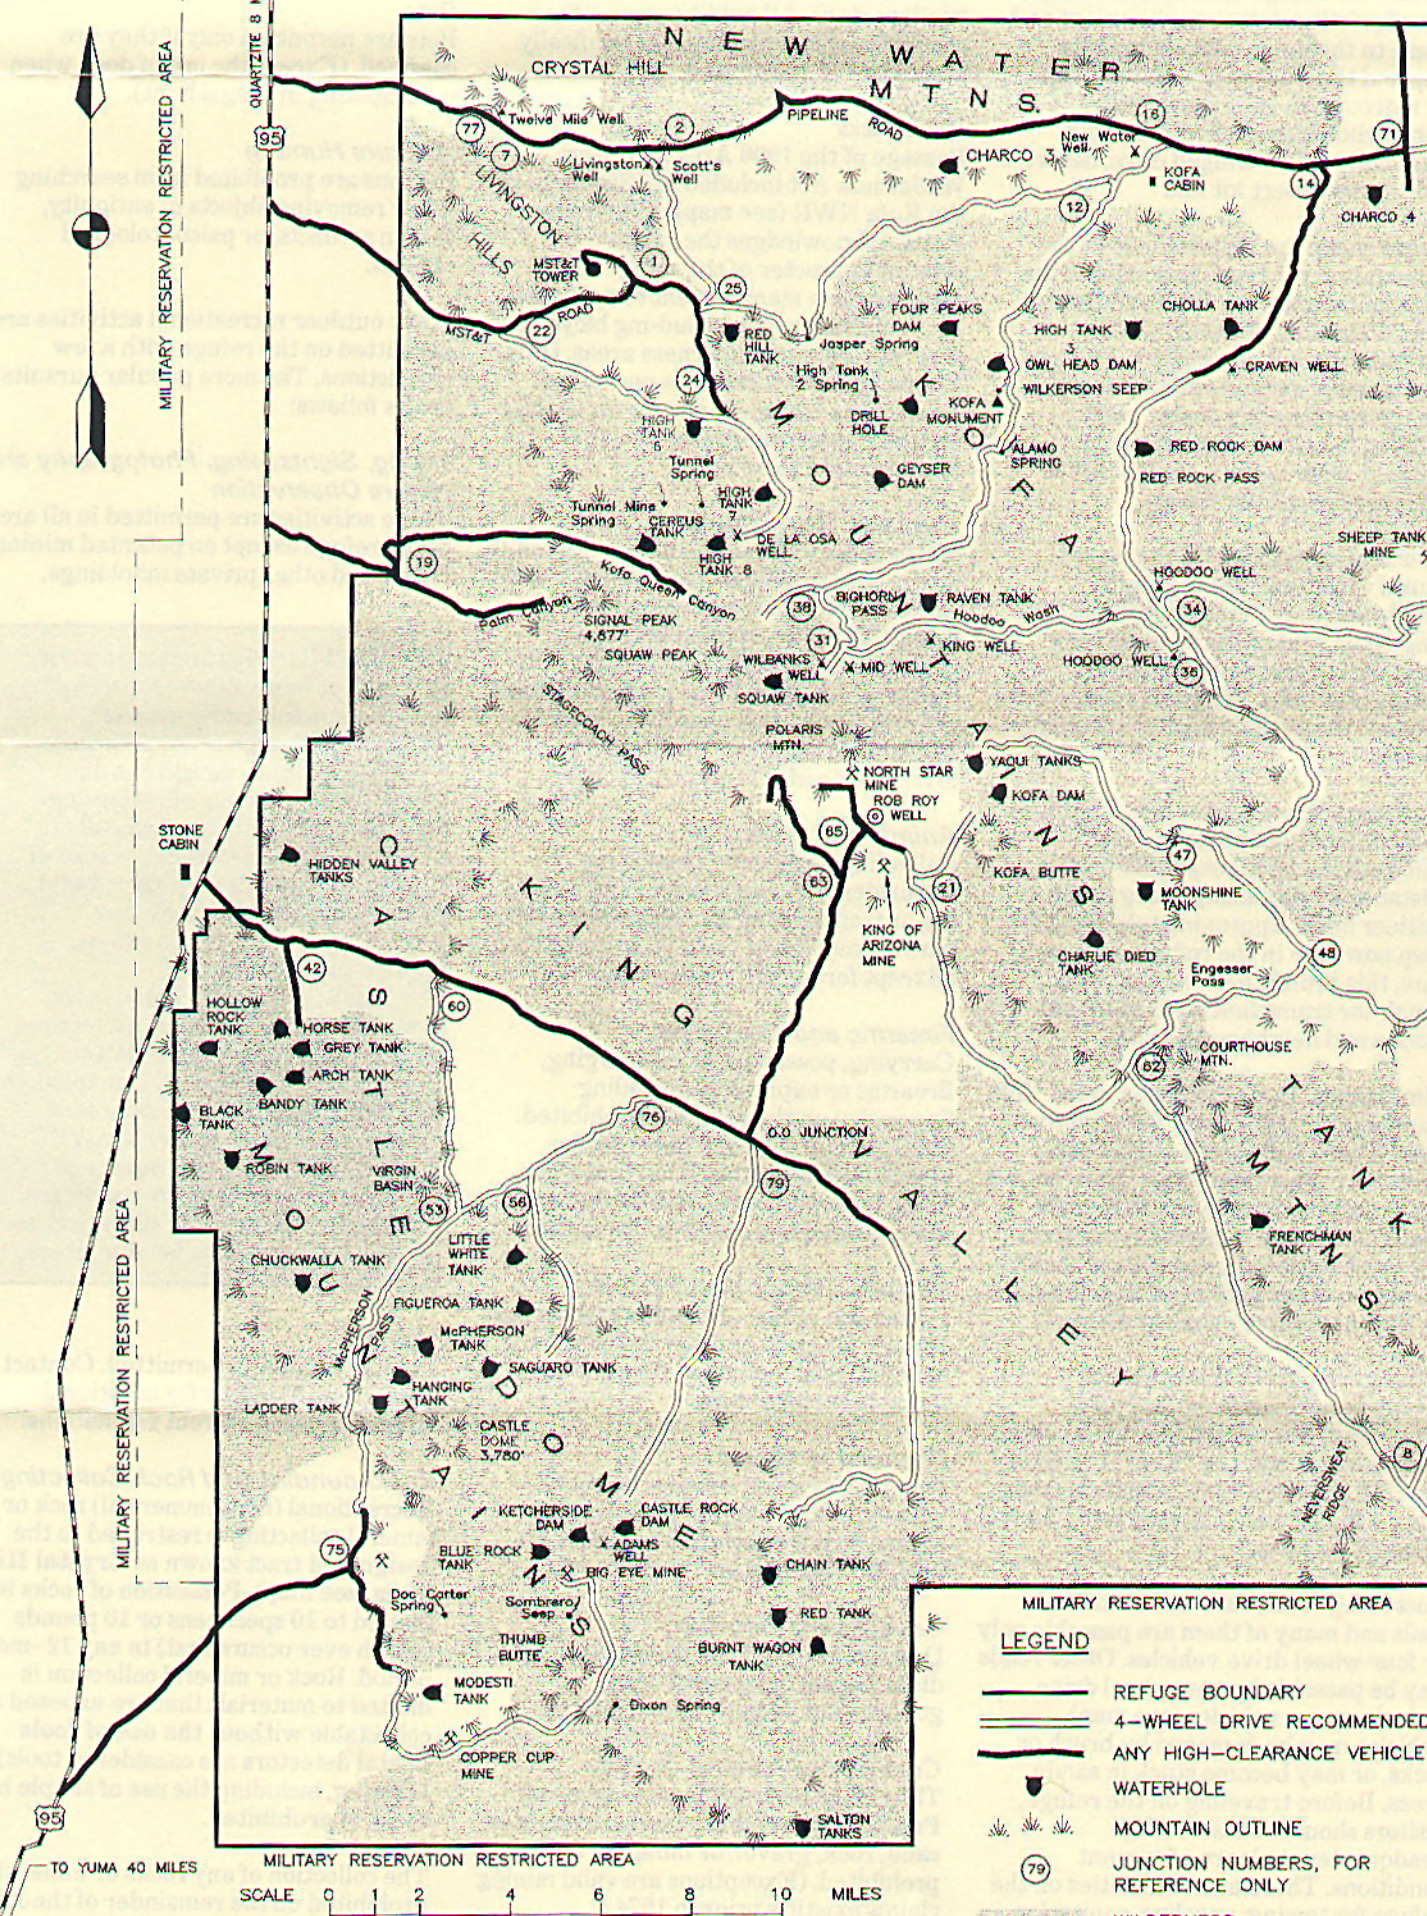

KOFA NATIONAL WILDLIFE REFUGE

MILITARY RESERVATION RESTRICTED AREA

QUARTZITE 8 MILES

STONE CABIN

MILITARY RESERVATION RESTRICTED AREA

MILITARY RESERVATION RESTRICTED AREA

SCALE 0 1 2 4 6 8 10 MILES

TO YUMA 40 MILES

MILITARY RESERVATION RESTRICTED AREA

LEGEND

- REFUGE BOUNDARY
- 4-WHEEL DRIVE RECOMMENDED
- ANY HIGH-CLEARANCE VEHICLE
- WATERHOLE
- MOUNTAIN OUTLINE
- JUNCTION NUMBERS, FOR REFERENCE ONLY
- WILDERNESS